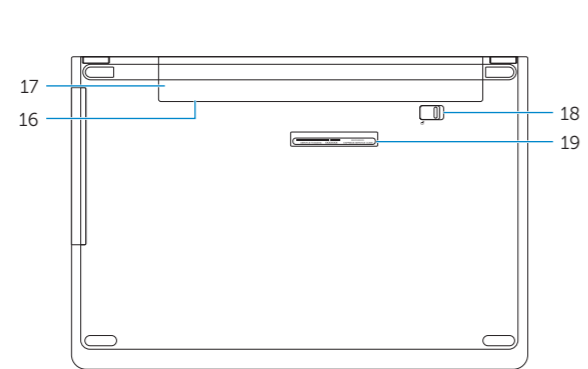

Features

Fitur | Tính năng

- | | |
|---|---------------------------------------|
| 1. Microphone | 11. Headset port |
| 2. Camera-status light | 12. USB 2.0 ports (2) |
| 3. Kamera | 13. Optical drive |
| 4. Power-adaptor port | 14. Security-cable slot |
| 5. HDMI port | 15. Power button |
| 6. USB 3.0 port | 16. Regulatory label (in battery bay) |
| 7. Media-card reader | 17. Battery |
| 8. Power and battery-status light/
hard-drive activity light | 18. Battery-release latch |
| 9. Left-click area | 19. Service Tag label |
| 10. Right-click area | |