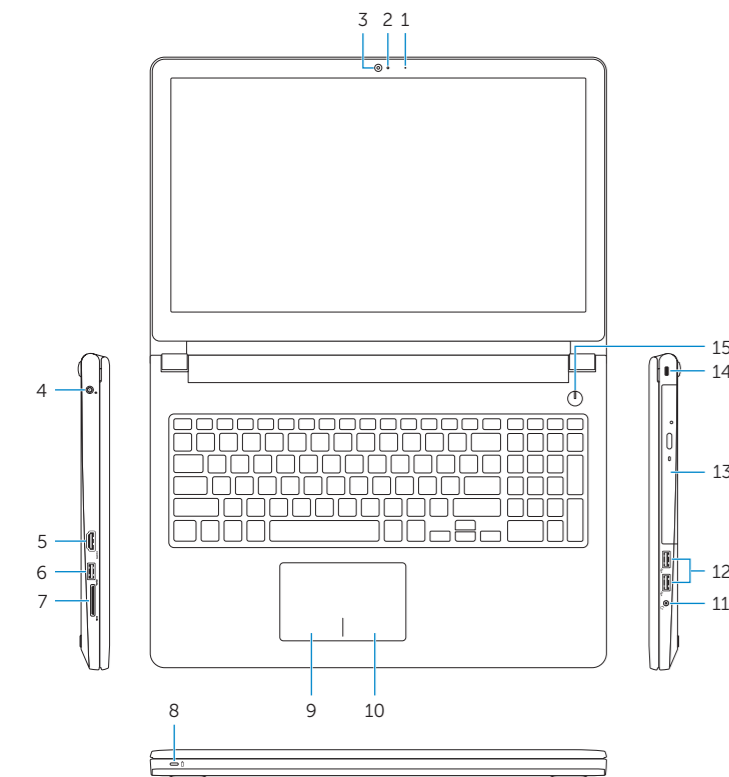

Features

Fitur | Tính năng

- | | |
|---|---------------------------------------|
| 1. Microphone | 11. Headset port |
| 2. Camera-status light | 12. USB 2.0 ports (2) |
| 3. Kamera | 13. Optical drive |
| 4. Power-adaptor port | 14. Security-cable slot |
| 5. HDMI port | 15. Power button |
| 6. USB 3.0 port | 16. Regulatory label (in battery bay) |
| 7. Media-card reader | 17. Battery |
| 8. Power and battery-status light/
hard-drive activity light | 18. Battery-release latch |
| 9. Left-click area | 19. Service Tag label |
| 10. Right-click area | |